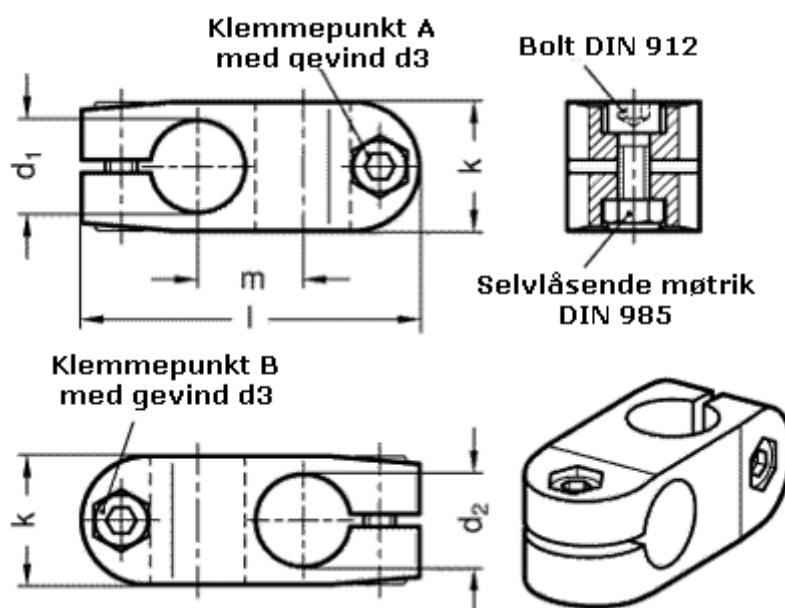

Article number: 20131B18B182BL

Description: E+G Two-way connector  
GN131-B18-B18-2-BL

## Measures

Adjustable clamp lever = GN 911-M 6-22 have to be ordered separately

d1	= 18
d2	= 18
d3	= M 6
k	= 25
l1	= 64
m	= 20